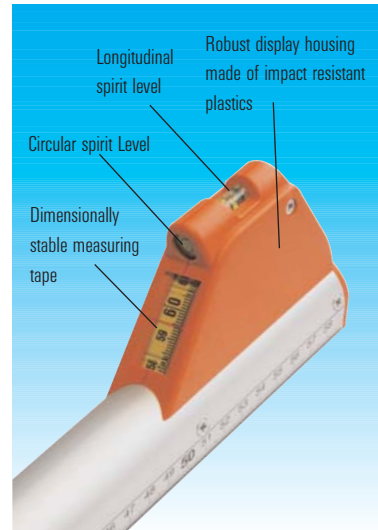

# Length Measuring Tools

## Nedo **mEssfix compact**

Measure interior dimensions quickly and reliably with the lightweight and handy telescopic measuring stick Nedo **mEssfix compact**. Simply place the **mEssfix compact** in position, pull out the extensions and conveniently read off the measurement from the analogue display. Ideal in interior outfitting. Nedo **mEssfix compact** is very handy thanks to its compact dimensions, its light weight and its round telescopic tubes.

The display is attached at the foot of the **mEssfix compact**, so when measuring windows, the measured values can conveniently be read off at eye level. A two-way bubble is integrated into the display housing to facilitate taking horizontal and vertical measurements.

### Features:

- Compact dimensions
- Robust display housing with horizontal/vertical bubbles
- Circular telescopic tubes for convenient handling
- Supplied with case as a standard

More compact dimensions,  
larger measuring range